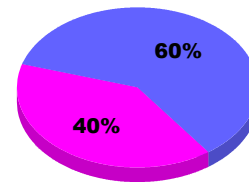

Legend: Goal (Cyan), Actual (Green), Dropped (Yellow), Gain Loss (Magenta)

Comparison of Membership Gain/Loss

Current Year Compared to the Previous Year

Legend: Current Year (Cyan), Previous Year (Green)

Gender Comparison 2012-2013

Jul/Aug/Sep

Legend: Male (Blue), Female (Magenta)